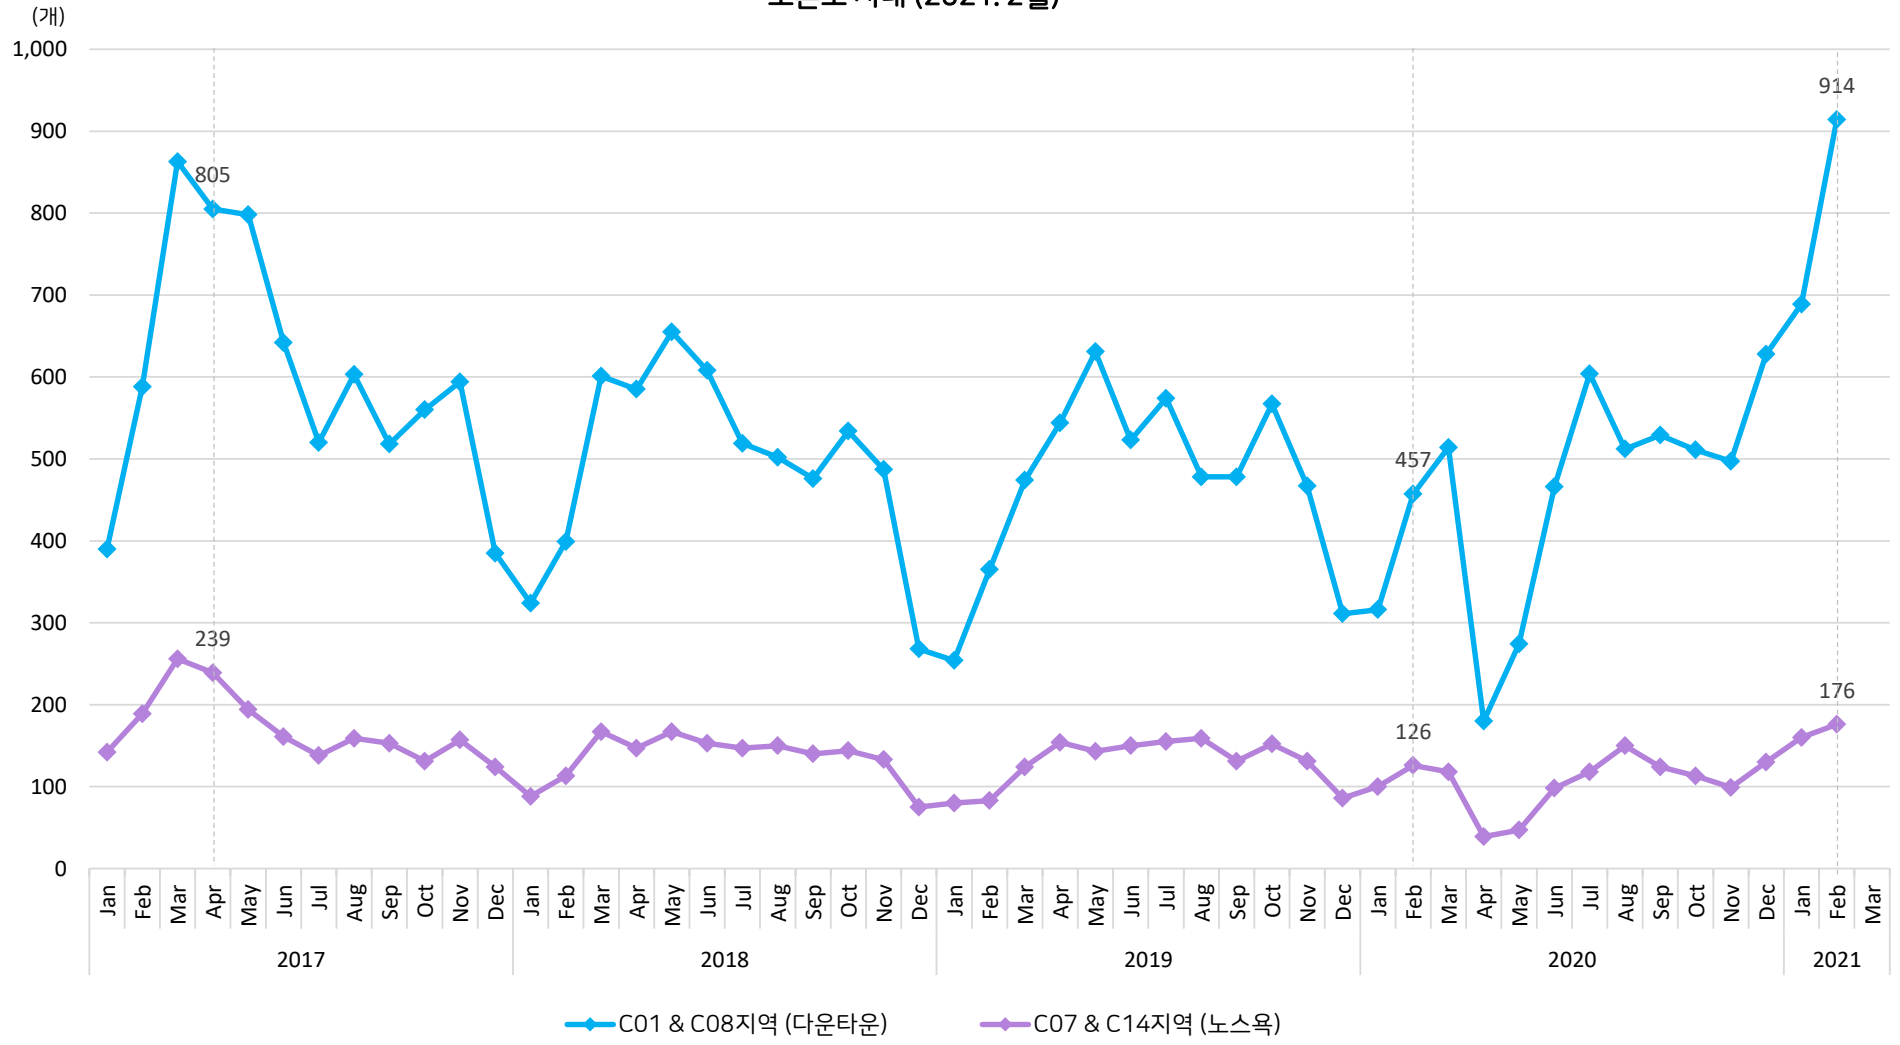

콘도아파트 평균가격 토론토 시내 (2021. 2월)

콘도아파트 거래량
토론토 시내 (2021. 2월)

Understanding the Community numerical reference code:

Example:

01-C06-0490 Bathurst Manor
 Area-Municipality-Community

Toronto Real Estate Board Toronto (01) - Central (C)

Numerical Community Listing

0490	Bathurst Manor	0770	Mount Pleasant East
0500	Westminster-Branson	0780	Leaside
0510	Newtonbrook West	0790	Thorncliffe Park
0520	Newtonbrook East	0800	Flemingdon Park
0530	Bayview Woods-Steeles	0810	Victoria Village
0540	Hillcrest Village	0820	Rosedale-Moore Park
0550	Pleasant View	0830	Yonge-St. Clair
0560	Don Valley Village	0840	Casa Loma
0570	Bayview Village	0850	Wychwood
0580	Willowdale East	0860	Annex
0590	Willowdale West	0870	Dufferin Grove
0600	Lansing-Westgate	0880	Palmerston-Little Italy
0610	Clanton Park	0890	University
0620	Englemount-Lawrence	0900	Bay Street Corridor
0630	Bedford Park-Nortown	0910	Church-Yonge Corridor
0640	St. Andrew-Windfields	0920	North St. James Town
0650	Henry Farm	0930	Cabbagetown
0660	Parkwoods-Donalda	0940	Regent Park
0670	Banbury-Don Mills	0950	Moss Park
0680	Bridle Path-Sunnybrook-York Mills	0960	Kensington-Chinatown
0690	Lawrence Park North	0970	Trinity-Bellwoods
0700	Lawrence Park South	0980	Little Portugal
0710	Forest Hill North	0990	Niagara
0720	Oakwood-Vaughan	1001	Waterfront Communities C01
0730	Humewood-Cedarvale	1002	Waterfront Communities C08
0740	Forest Hill South	1003	The Islands
0750	Yonge-Eglinton		
0760	Mount Pleasant West		