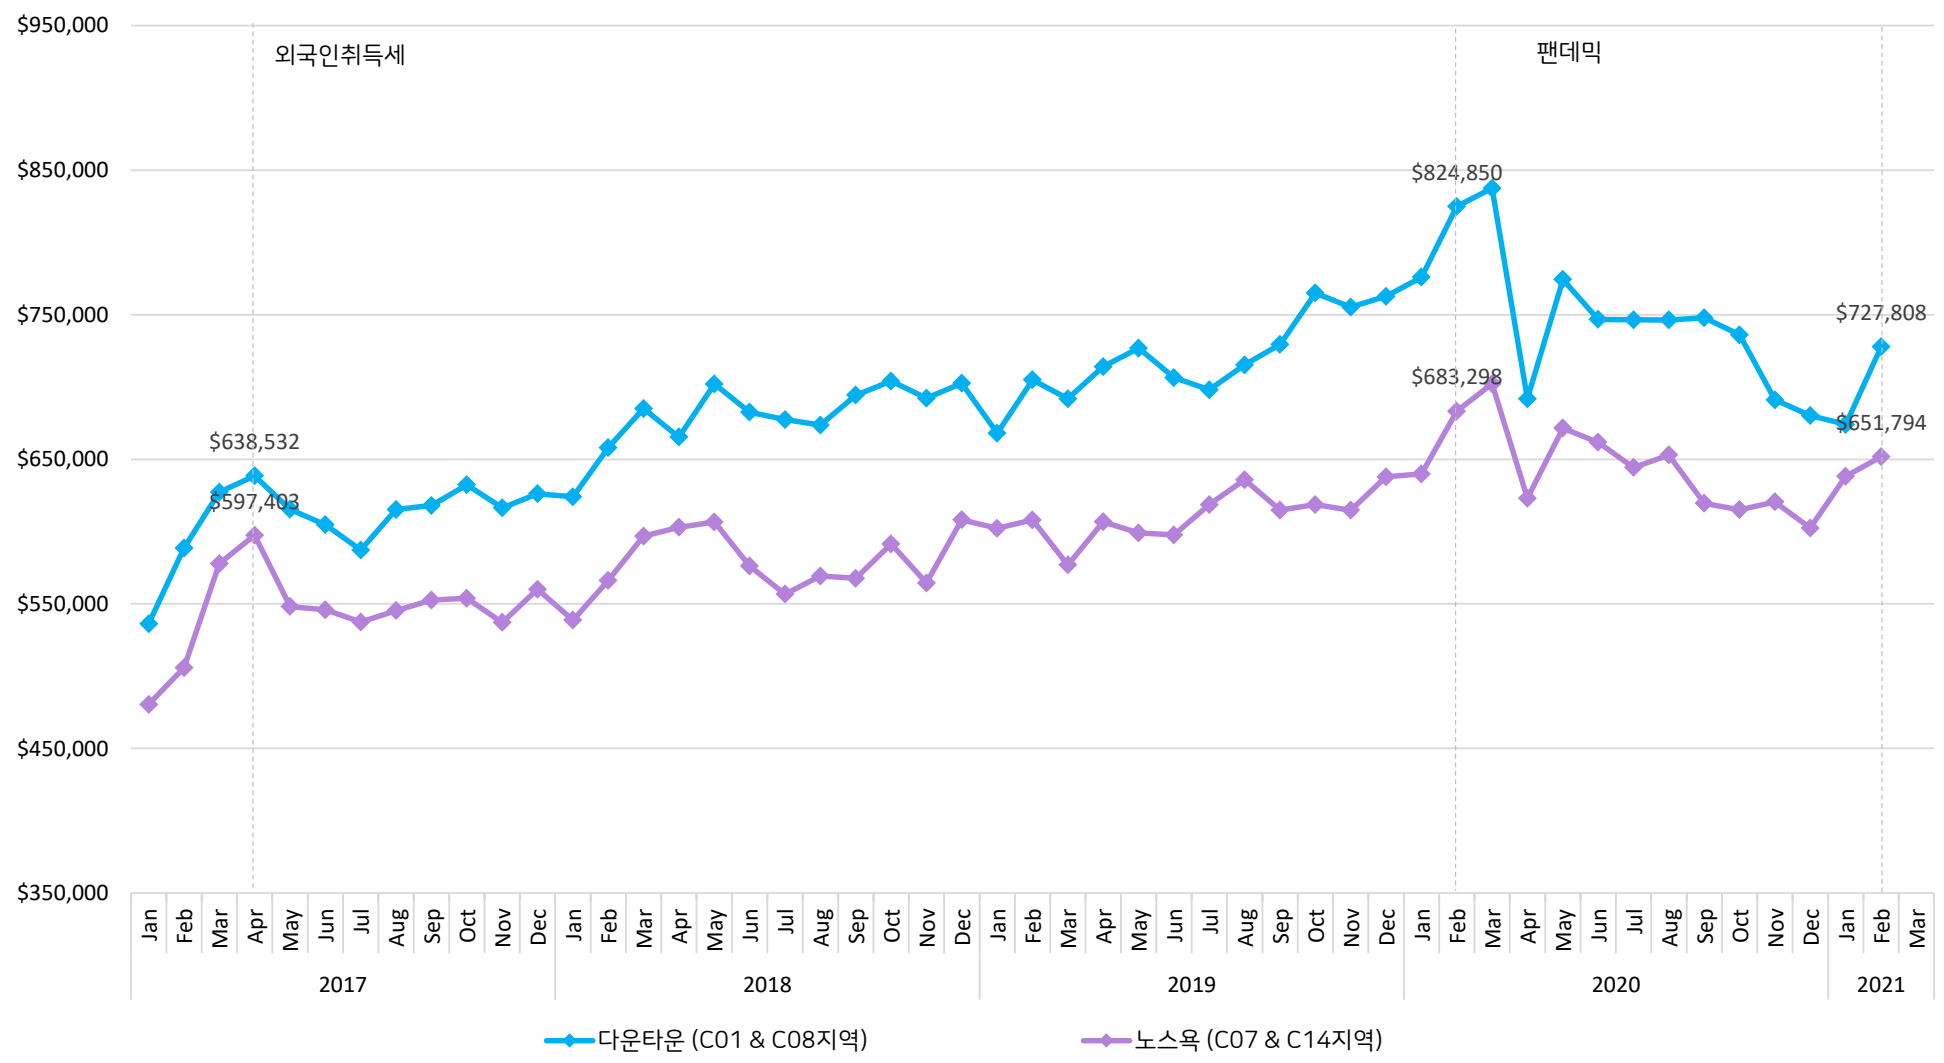

콘도아파트 평균가격 토론토 시내 (2021. 2월)

콘도아파트 거래량
토론토 시내 (2021. 2월)

Understanding the Community numerical reference code:

Example:

01-C06-0490 Bathurst Manor
 Area-Municipality-Community

Toronto Real Estate Board Toronto (01) - Central (C)

Numerical Community Listing

0490	Bathurst Manor	0770	Mount Pleasant East
0500	Westminster-Branson	0780	Leaside
0510	Newtonbrook West	0790	Thorncliffe Park
0520	Newtonbrook East	0800	Flemingdon Park
0530	Bayview Woods-Steeles	0810	Victoria Village
0540	Hillcrest Village	0820	Rosedale-Moore Park
0550	Pleasant View	0830	Yonge-St. Clair
0560	Don Valley Village	0840	Casa Loma
0570	Bayview Village	0850	Wychwood
0580	Willowdale East	0860	Annex
0590	Willowdale West	0870	Dufferin Grove
0600	Lansing-Westgate	0880	Palmerston-Little Italy
0610	Clanton Park	0890	University
0620	Englemount-Lawrence	0900	Bay Street Corridor
0630	Bedford Park-Nortown	0910	Church-Yonge Corridor
0640	St. Andrew-Windfields	0920	North St. James Town
0650	Henry Farm	0930	Cabbagetown
0660	Parkwoods-Donalda	0940	Regent Park
0670	Banbury-Don Mills	0950	Moss Park
0680	Bridle Path-Sunnybrook-York Mills	0960	Kensington-Chinatown
0690	Lawrence Park North	0970	Trinity-Bellwoods
0700	Lawrence Park South	0980	Little Portugal
0710	Forest Hill North	0990	Niagara
0720	Oakwood-Vaughan	1001	Waterfront Communities C01
0730	Humewood-Cedarvale	1002	Waterfront Communities C08
0740	Forest Hill South	1003	The Islands
0750	Yonge-Eglinton		
0760	Mount Pleasant West		