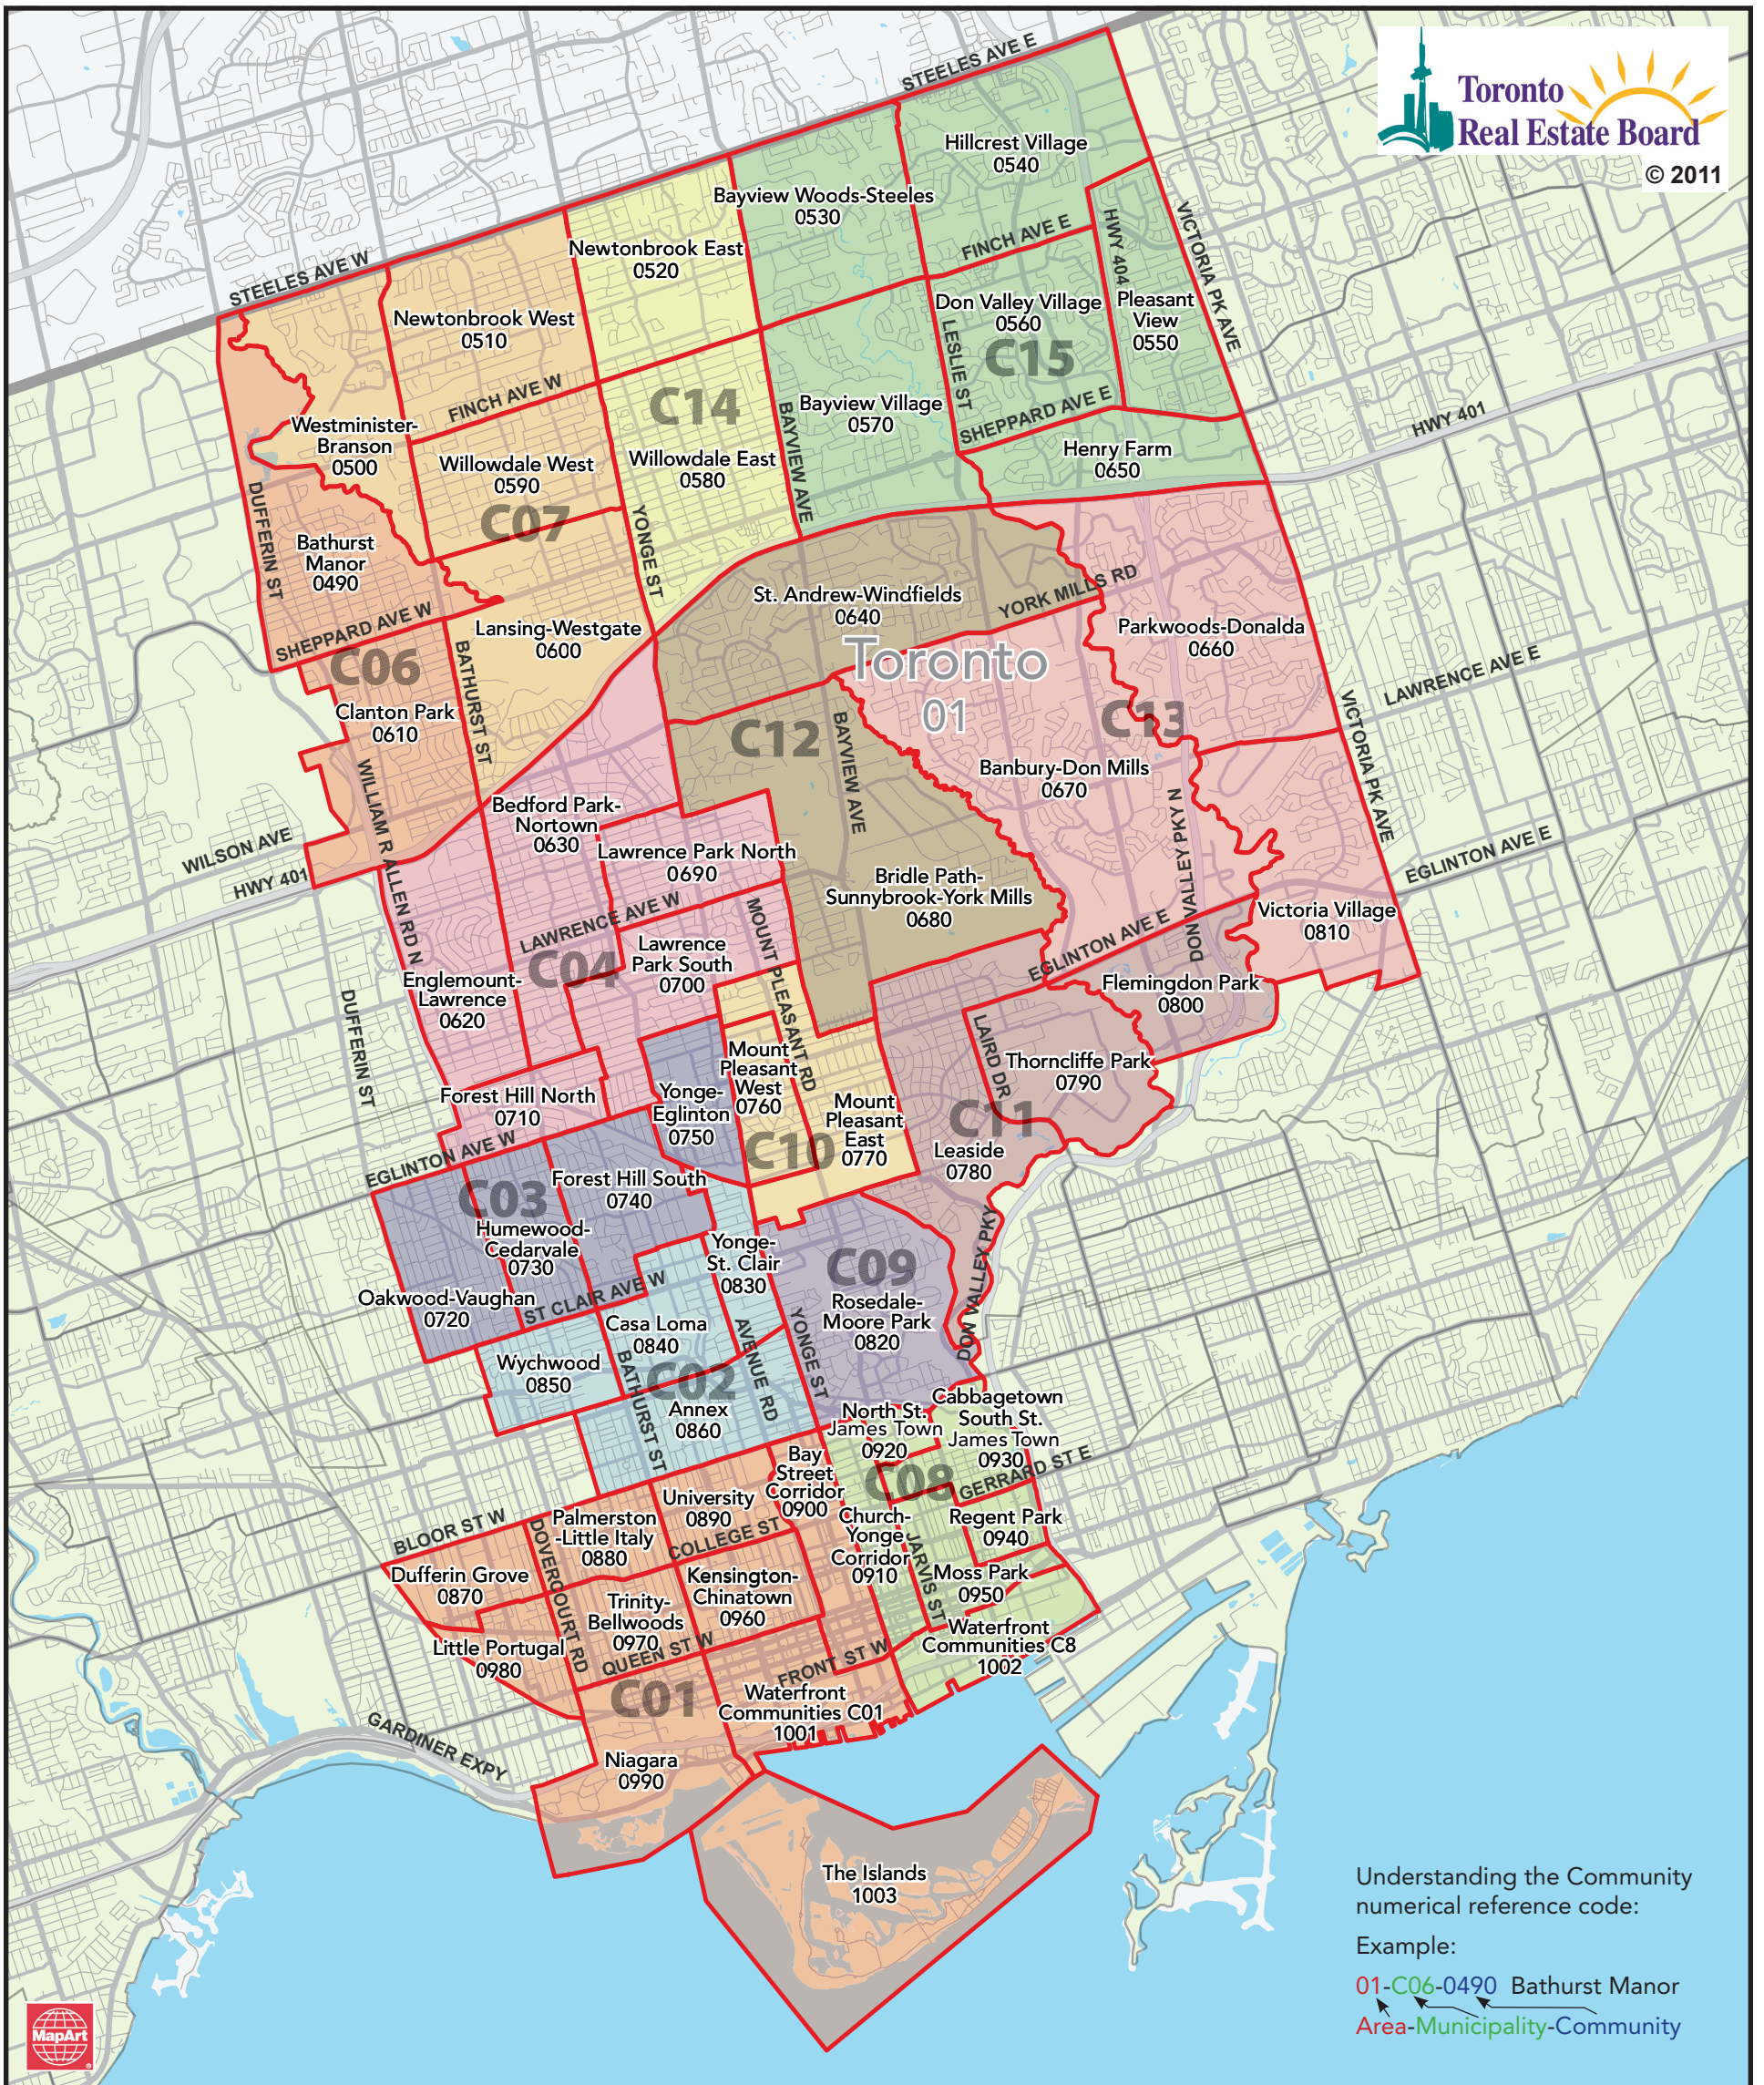

콘도아파트 평균가격 토론토 시내 (2021. 2월)

콘도아파트 거래량
토론토 시내 (2021. 2월)

Understanding the Community numerical reference code:

Example:

01-C06-0490 Bathurst Manor
 Area-Municipality-Community

Toronto Real Estate Board Toronto (01) - Central (C)

Numerical Community Listing

0490	Bathurst Manor	0770	Mount Pleasant East
0500	Westminster-Branson	0780	Leaside
0510	Newtonbrook West	0790	Thorncliffe Park
0520	Newtonbrook East	0800	Flemingdon Park
0530	Bayview Woods-Steeles	0810	Victoria Village
0540	Hillcrest Village	0820	Rosedale-Moore Park
0550	Pleasant View	0830	Yonge-St. Clair
0560	Don Valley Village	0840	Casa Loma
0570	Bayview Village	0850	Wychwood
0580	Willowdale East	0860	Annex
0590	Willowdale West	0870	Dufferin Grove
0600	Lansing-Westgate	0880	Palmerston-Little Italy
0610	Clanton Park	0890	University
0620	Englemount-Lawrence	0900	Bay Street Corridor
0630	Bedford Park-Nortown	0910	Church-Yonge Corridor
0640	St. Andrew-Windfields	0920	North St. James Town
0650	Henry Farm	0930	Cabbagetown
0660	Parkwoods-Donalda	0940	Regent Park
0670	Banbury-Don Mills	0950	Moss Park
0680	Bridle Path-Sunnybrook-York Mills	0960	Kensington-Chinatown
0690	Lawrence Park North	0970	Trinity-Bellwoods
0700	Lawrence Park South	0980	Little Portugal
0710	Forest Hill North	0990	Niagara
0720	Oakwood-Vaughan	1001	Waterfront Communities C01
0730	Humewood-Cedarvale	1002	Waterfront Communities C08
0740	Forest Hill South	1003	The Islands
0750	Yonge-Eglinton		
0760	Mount Pleasant West		